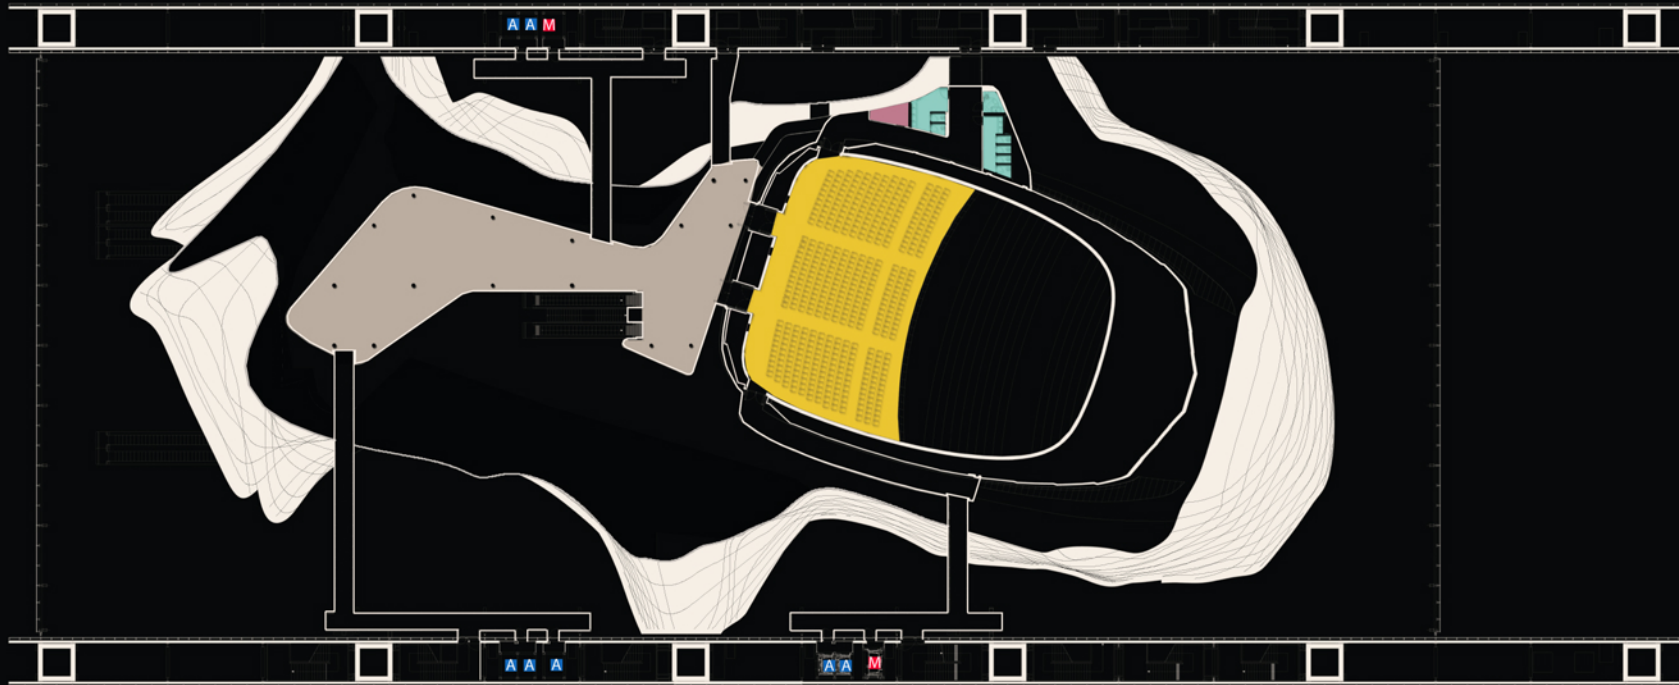

Roma Convention Center _ La Nuvola

plan auditorium
Gallery

● foyer 510 sqm

● gallery 514 pax

● toilette

● storage 7 sqm

A lifts

M service elevators