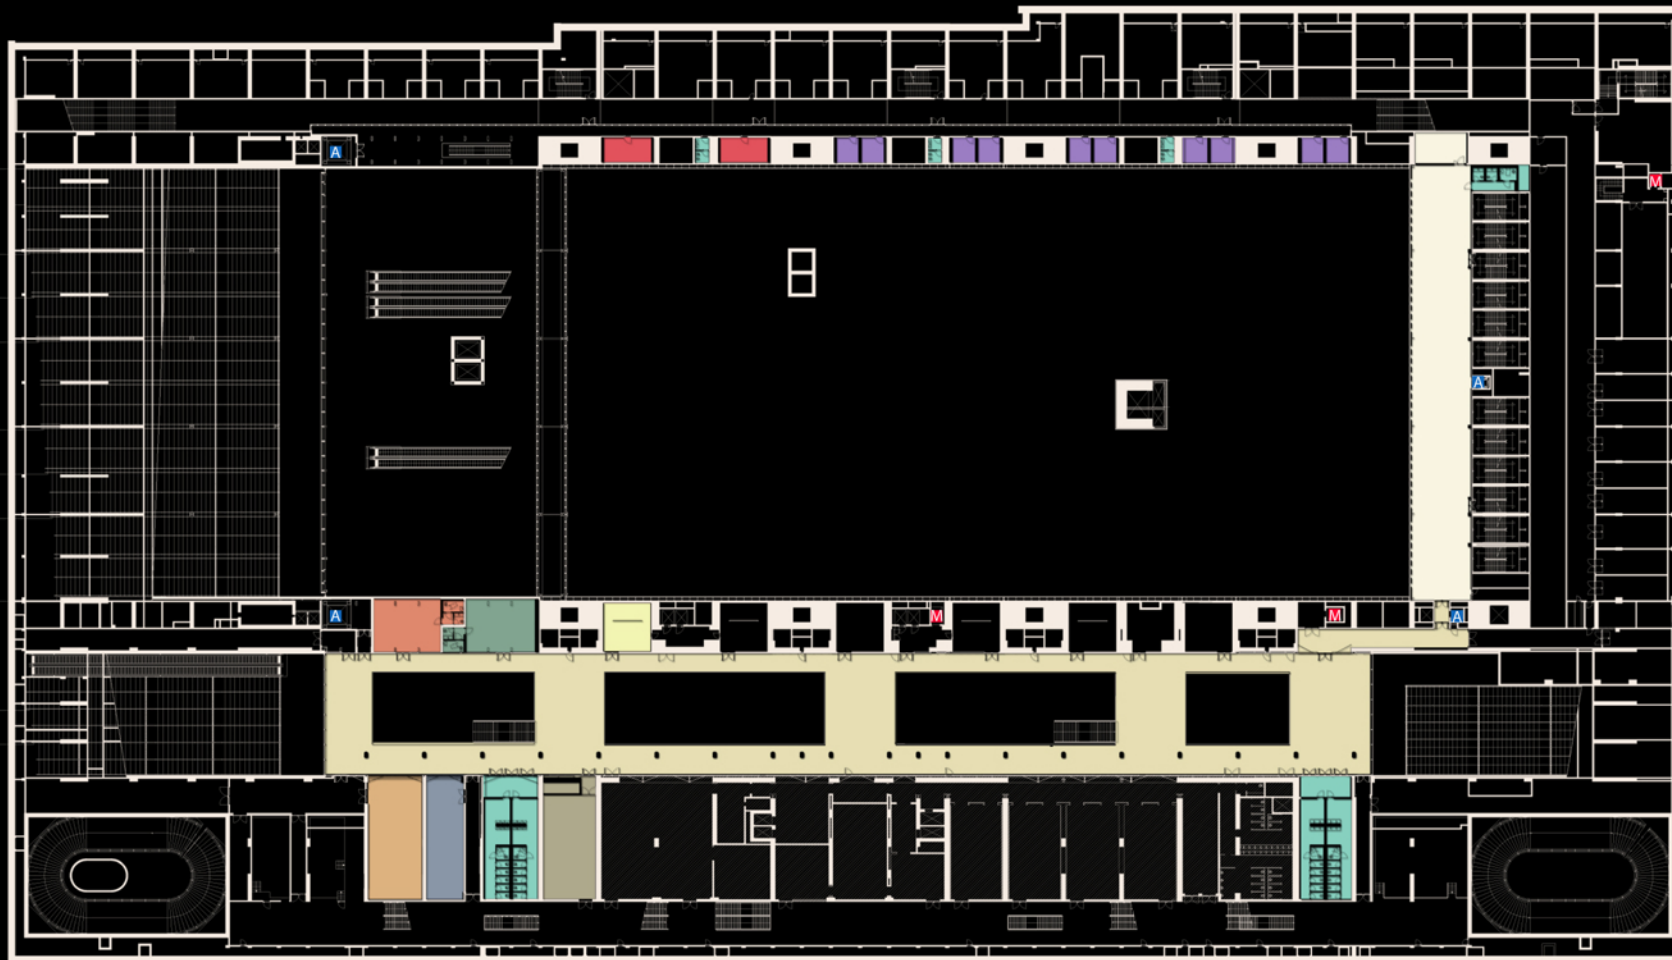

Roma Convention Center _ La Nuvola

plan mezzanine

- multi purpose area 522 sqm
- mezzanine concourse 1.550 sqm
- VIP area 75 sqm
- speakers area 75 sqm
- office 48 sqm
- business slide center 115 sqm
- press office 130 sqm
- TV room 90 sqm
- 2 control rooms 27 sqm
- 10 translation booths 13 sqm
- toilette
- lifts
- service elevators